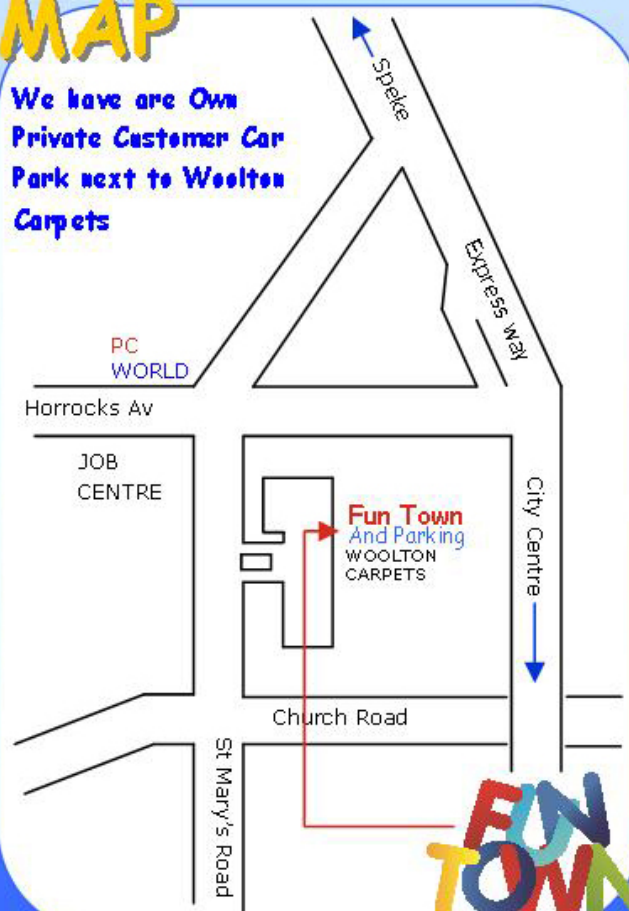

FUN TOWN
Liverpool
Tel 08445 679677

_____ would like to invite

_____ to a party at Fun Town Liverpool

_____ on the _____ at _____

Please RSVP _____

Fun Town 46 Speke Road, Garston, Liverpool L19 2PA. Car parking next to Woolton Carpets

Web www.funtownliverpool.co.uk Email enquiries@funtownliverpool.co.uk

Please Note

- Please arrive at least 5 minutes before the start of the Party
- Socks must be worn at all times
- It is advisable to wear long sleeve tops
- We request that customers are not to consume their own food at FUN TOWN Liverpool unless prior permission is granted
- Party time is a maximum of 90 minutes duration

Thank You.

MAP

**We have our Own
Private Customer Car
Park next to Woolton
Carpets**

FUN TOWN
Liverpool